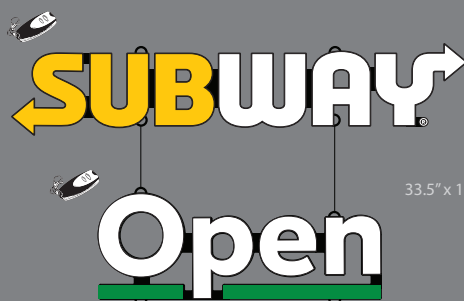

OPTIONAL HANGING CONFIGURATIONS

33.5" x 19.3"